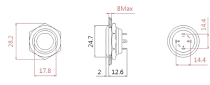

Maxspänning: 12-24V/3A

Monteringsdiameter: 20 mm

Brytare diameter: 25 mm

Skydd: IP65

Storlek: 25x25x15mm

Galerie:

Pin	Description
NO	Switch foot
L	Common feet of the Light
L1	Red LED
L2	Green LED
L3	Custom color (Yellow/Blue/White)