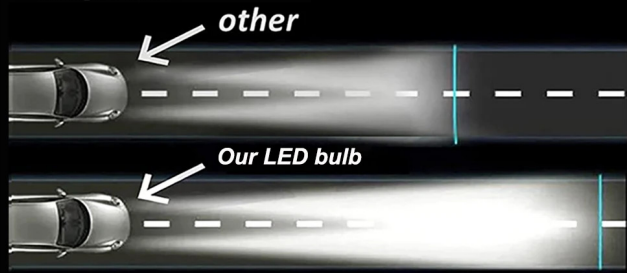

200% Brighter than
halogen bulb