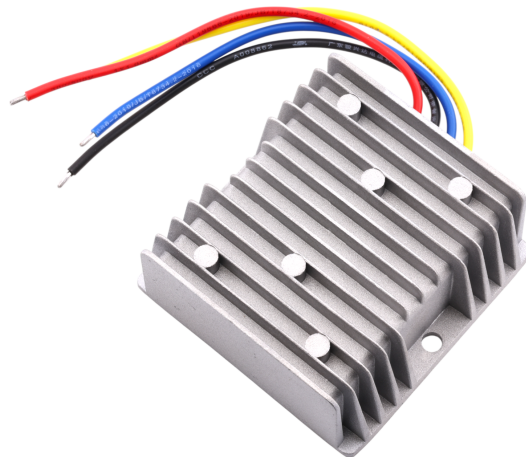

Voltage converter 50-100V to 36V DC, 3A, 108W, isolated

Product codes:

Reference: AM2086

EAN13: -

UPC: 85044090

Product features:

Input voltage: 50-100 V DC

Output voltage: 36 V DC

Output current: 3 A

Output power: 108 W

Waterproof grade: IP67

Lifetime: 100,000 hours

Product attributes:

Product description:

The isolated DC/DC converter NP-DTDI50-100S363 is designed for stable and safe conversion of higher DC voltage in the range of 50-100V DC to an output voltage of 36V DC. Thanks to the galvanic isolation of the input and output, it is suitable for professional and industrial applications where high operational safety, reliability and protection of connected devices from interference and ground potential differences are required.

Technical specifications

- Converter type: isolated DC/DC converter
 - Input voltage: 50-100V DC
 - Output voltage: 36V DC
 - Maximum output current: 3A
 - Maximum power: 108W
 - Dimensions: 74 × 74 × 32 mm
 - Weight: 300g
 - Protection: IP67
 - Cooling: passive, aluminum housing
-

- Electrical separation: galvanic isolation input/output

Functions and features

- Wide input voltage range suitable for high voltage DC systems
- Galvanic isolation increases safety and limits interference transmission
- Stable output voltage of 36V DC over the entire input range
- Compact design with consistent dimensions across the entire inverter range
- Robust construction suitable for demanding operating conditions
- Easy installation with connecting wires