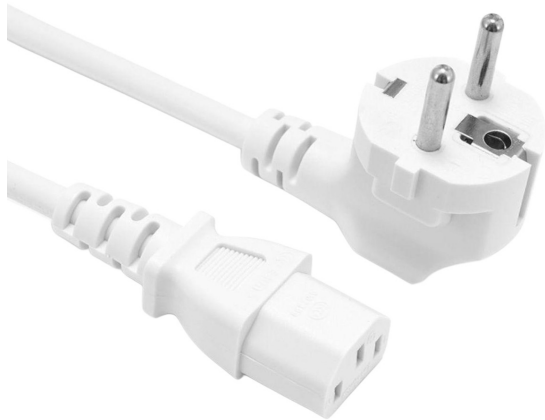

Power cable C13 - Plug E (Schuko), white, 1.5m, 3x1mm, max. 10A

Product codes:

Reference: AM9327

EAN13: -

UPC: 85444991

Product features:

Current: 10 A

Color: White

Conductor cross section: 3x1.0 mm²

Cable length: 150 cm

Connector: IEC-320 C13

Waterproof grade: IP22

Plug: Type E (Schuko CEE 7/7)

Product attributes:

Product description:

Power cable for power supplies, 150cm long.

C13 Female Connector - Type E Plug (Schuko CEE 7/7)

The type E plug can also be used in conjunction with a type C socket (**ATTENTION: then the grounding does not work**) and F.

Standard: CEE 7/16 "Europlug" EN50075; Electrical Appliance Safety Control Law, Article 5, paragraph 2; Israel standard, Korea KSC8305, CEE7 standard sheet XVII / IEC884-1 European plug