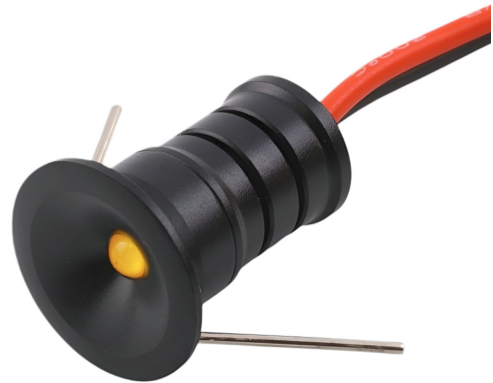

LED-10 mini ceiling light 0.5W, black

Product codes:

Reference: AM7147

EAN13: -

UPC: 85395200

Product features:

Luminosity: 95 lm

LED type: 1W SMD

Voltage: 12 V DC

CRI: 83

Color: Black

Cable length: 47 cm

Waterproof grade: IP65

Mounting hole: 10 mm

Product attributes:

Color: Warm white, Natural white, White, Blue

Radiation angle: 30°, 120°

Product description:

Material: aluminum

Cooling: aluminum alloy

Lamp color: black

Input voltage: 12V DC

Power: 0.5W

Luminous flux: 65lm

CRI: 82

Protection: IP65