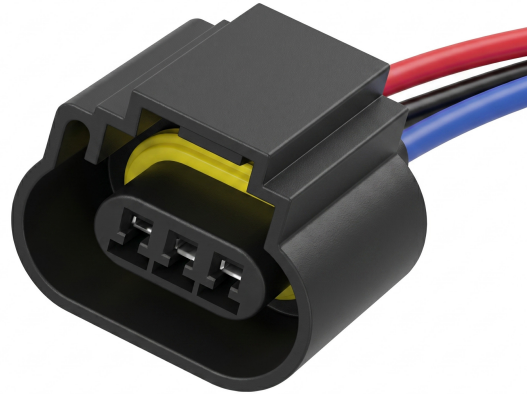

# Connector with socket H13 (9008), female

## Product features:

Voltage: 12 V DC

Type: Females

## Product description:

Replacement connector for car bulbs with H13 base (9008)

Material: plastic