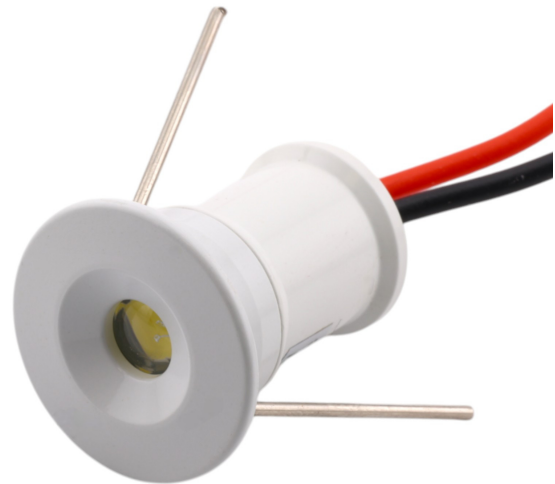

LED-15 mini ceiling light 1W, white

Product codes:

Reference: AM8628

EAN13: -

UPC: 85395200

Product features:

Luminosity: 95 lm

LED type: 1W SMD

Voltage: 12 V DC

CRI: 83

Color: White

Cable length: 47 cm

Waterproof grade: IP65

Mounting hole: 15 mm

Product attributes:

Color: Warm white, Natural white, White, Red, Green, Blue

Beam angle: 30°, 120°

Product description:

Material: aluminium

Cooling: aluminium alloy

Luminaire colour: white

Input voltage: 12V DC

Power: 1W

Luminous flux: 95lm

CRI: 88

IP65

Package size: 20x20x23mm

Weight:12g

Mounting hole diameter: 15mm

Color temperature: White (6000-6500K) Natural White (4000-4500K), Warm White (3000-3500K)

Product gallery: