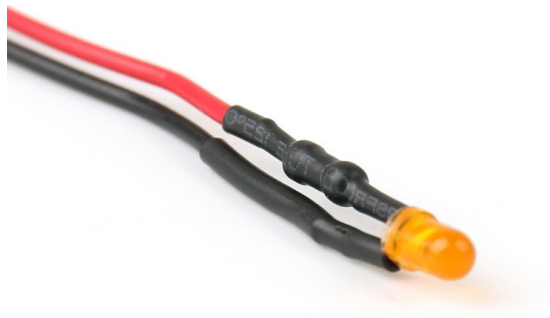

24V LED Diode 3mm, Orange diffuse

Product codes:

Reference: AM2363

EAN13: -

UPC: 85414100

Product features:

Light color: Orange

Angle of light: 120-130°

Luminosity: 2000 mcd

Current: 20 mA

Voltage: 24 V DC

Product attributes:

Product description:

Superluminous LED with connected resistor

20cm lead cable

Connected resistor corresponding to the required voltage