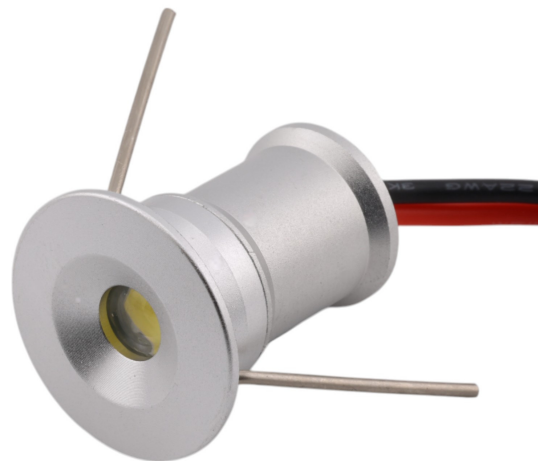

LED-15 mini downlight 1W, silver

Product codes:

Reference: AM4562

EAN13: -

UPC: 85395200

Product features:

Luminosity: 95 lm

LED type: 1W SMD

Voltage: 12 V DC

CRI: 83

Color: Silver

Cable length: 47 cm

Waterproof grade: IP65

Mounting hole: 15 mm

Product attributes:

Color: Warm white, Natural white, White, Red, Green, Blue

Beam angle: 30°, 120°

Product description:

Material: aluminium

Cooling: aluminium alloy

Luminaire colour: silver

Input voltage: 12V DC

Power: 1W

Luminous flux: 95lm

CRI: 88

Protection: IP65