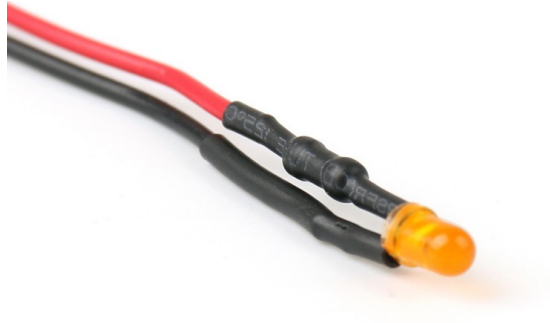

12V LED Diode 3mm, Orange diffuse

Product codes:

Reference: AM6677

EAN13: -

UPC: 85414100

Product features:

Light color: Orange

Angle of light: 120-130°

Luminosity: 2000 mcd

Current: 20 mA

Voltage: 12 V DC

Product attributes:

Product description:

Superluminous LED with connected resistor

20cm lead cable

Connected resistor corresponding to the required voltage