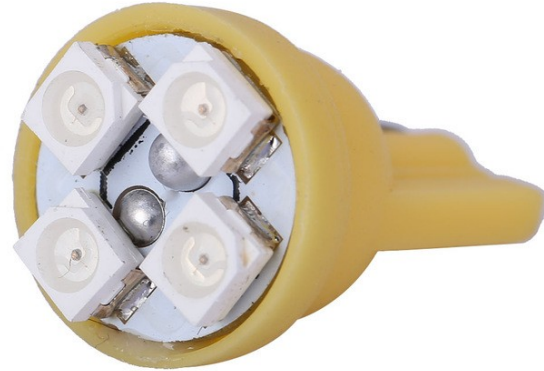

LED 4x 3528 SMD socket T10, W5W - Yellow

Product codes:

Reference: AM9076

EAN13: -

UPC: 85395200

Product features:

Light color: Yellow

Angle of light: 120-130°

Patience: T10, W5 W

LED type: 3528 SMD

Voltage: 12 V DC

Number of LEDs: 4

Waterproof grade: IP22

Product attributes:

Product description:

The parking bulb with 4 SMD diodes has a 120° angle of light, making it a suitable replacement for the all-glass W5W bulb.

4x SMD LED type 3528

socket T10, W5W

120° angle of light

lifetime 50000 hours

voltage 12V

Product gallery: