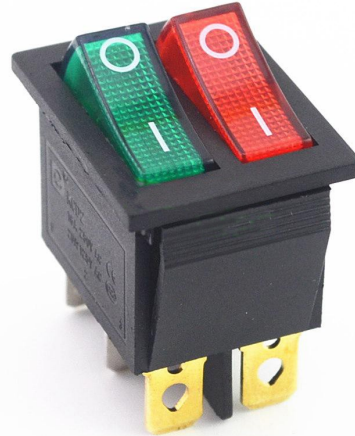

Double rectangular rocker switch with backlight, green red 250V/15A

Product codes:

Reference: AM1810

EAN13: -

UPC: 85365080

Product features:

Current: 15 A

Voltage: Max. 250 V

Connector: Faston 6.3 mm

Waterproof grade: IP20

Number of pins: 6-pin

Product attributes:

Product description:

6 PIN

Type KCD3

Illumination glow plug

ON-OFF function

Voltage max 250V/15A

Mounting clearance: 28x21mm

Size 32x25.6x38mm

Product gallery: