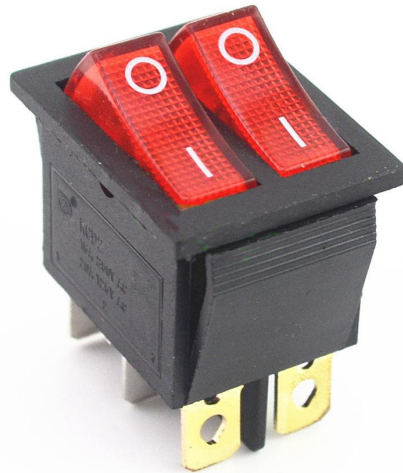

Double rectangular rocker switch with backlight, red 250V/15A

Product codes:

Reference: AM5889

EAN13: -

UPC: 85365080

Product features:

Current: 15 A

Voltage: Max. 250 V

Connector: Faston 6.3 mm

Waterproof grade: IP20

Number of pins: 6-pin

Backlight: Red

Product attributes:

Product description:

6 PIN

Type KCD3

Illumination glow plug

ON-OFF function

Voltage max 250V/15A

Mounting clearance: 28x21mm

Size 32x25.6x38mm

Product gallery: