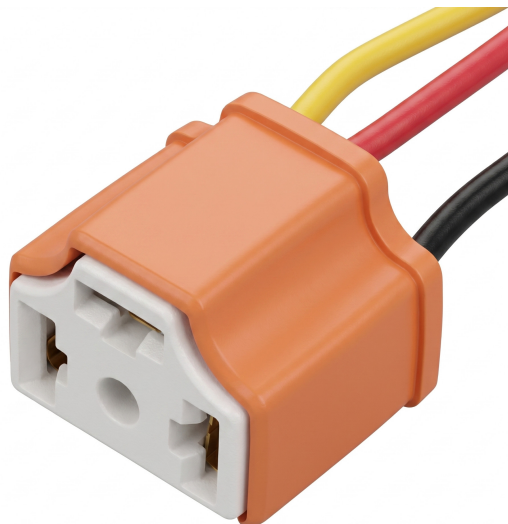

# Ceramic connector, socket H4

## Product codes:

Reference: AM1662

EAN13: -

UPC: 85369010

## Product features:

Voltage: 12 V DC

## Product description:

Replacement connector for car bulbs with H4 socket

Material: ceramic