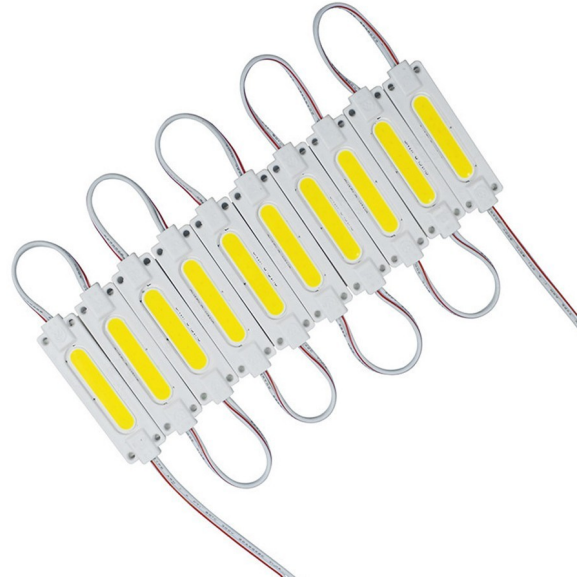

LED module COB, 2W, blue

Product codes:

Reference: AM2015

EAN13: -

UPC: 85414100

Product features:

Light color: Blue

Angle of light: 160°

LED type: COB

Voltage: 12 V DC

Number of LEDs: 1

Performance: 2 W

Waterproof grade: IP65

Product attributes:

Product description:

The LED module is ideal for any light advertising, decorative lighting, furniture lighting, screening

1pcs COB LED

power consumption 2W

lifetime up to 50 000 hours

working voltage 12V

light angle 160°

degree of protection IP65

CE, RoHS certificates

double-sided 3M adhesive tape on the other side

working temperature -20 - 45 °C

size 70x20x3mm

series of modules contains 20pcs
price for 1 pc

Product gallery: