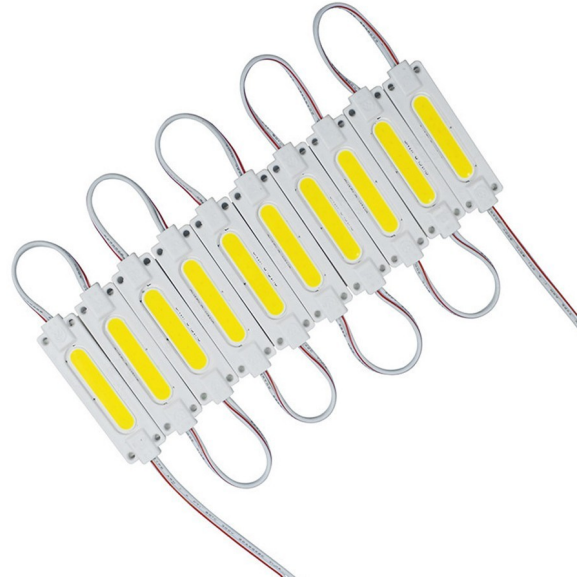

LED module COB, 2W, yellow

Product codes:

Reference: AM8662

EAN13: -

UPC: 85414100

Product features:

Light color: Yellow

Angle of light: 160°

LED type: COB

Voltage: 12 V DC

Number of LEDs: 1

Performance: 2 W

Waterproof grade: IP65

Product attributes:

Product description:

The LED module is ideal for any light advertising, decorative lighting, furniture lighting, screening

1pcs COB LED

power consumption 2W

lifetime up to 50 000 hours

working voltage 12V

light angle 160°

degree of protection IP65

CE, RoHS certificates

double-sided 3M adhesive tape on the other side

working temperature -20 - 45 °C

size 70x20x3mm

series of modules contains 20pcs
price for 1 pc

Product gallery: