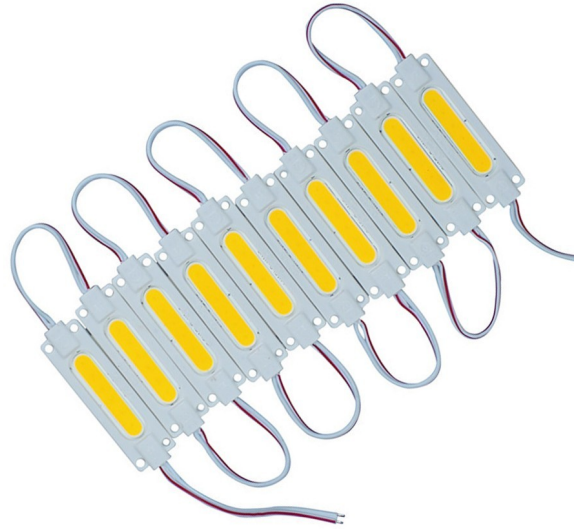

LED module COB, 2W, warm white

Product codes:

Reference: AM1486

EAN13: -

UPC: 85414100

Product features:

Angle of light: 160°

LED type: COB

Voltage: 12 V DC

Number of LEDs: 1

Performance: 2 W

Waterproof grade: IP65

Product attributes:

Product description:

The LED module is ideal for any light advertising, decorative lighting, furniture lighting, screening

1pcs COB LED

power consumption 2W

lifetime up to 50 000 hours

working voltage 12V

light angle 160°

degree of protection IP65

CE, RoHS certificates

double-sided 3M adhesive tape on the other side

working temperature -20 - 45 °C

size 70x20x3mm

series of modules contains 20pcs

price for 1 pc

Product gallery: