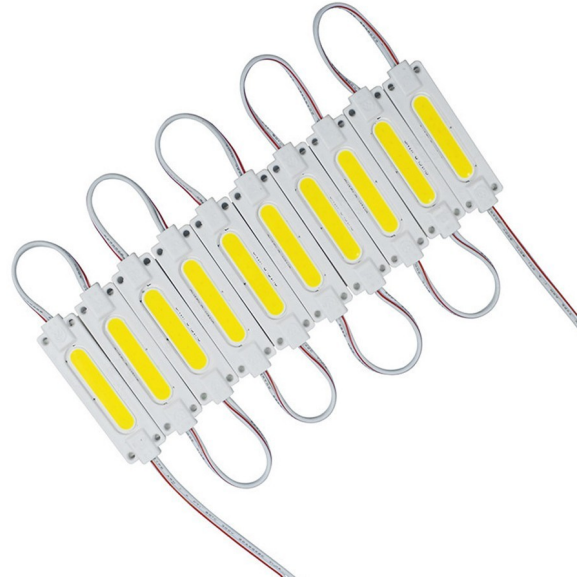

# LED module COB, 2W, white

## Product features:

Light color: White

Angle of light: 160°

LED type: COB

Voltage: 12 V DC

Number of LEDs: 1

Performance: 2 W

Waterproof grade: IP65

## Product description:

The LED module is ideal for any light advertising, decorative lighting, furniture lighting, screening

1pcs COB LED

power consumption 2W

lifetime up to 50 000 hours

working voltage 12V

light angle 160°

degree of protection IP65

CE, RoHS certificates

double-sided 3M adhesive tape on the other side

working temperature -20 - 45 °C

size 70x20x3mm

---

series of modules contains 20pcs  
price for 1 pc