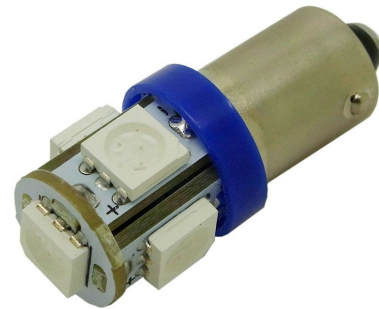

BA9S, LED 5x 5050 SMD - 24V, Blue

Product codes:

Reference: AM5515

EAN13: -

UPC: 85395200

Product features:

Angle of light: 360°

Patience: BA9S

LED type: 5050 SMD

Voltage: 24 V DC

Number of LEDs: 5

Waterproof grade: IP22

Product attributes:

Product description:

The parking light bulb with 5x 5050 SMD LED is a suitable replacement.

BA9S socket

voltage 24V

Product gallery: