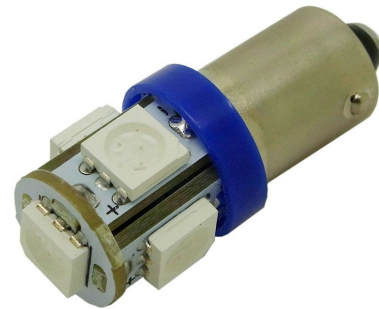

BA9S, LED 5x 5050 SMD - Blue

Product codes:

Reference: AM9437

EAN13: -

UPC: 85395200

Product features:

Light color: Blue

Angle of light: 360°

Patience: BA9S

LED type: 5050 SMD

Voltage: 12 V DC

Number of LEDs: 5

Waterproof grade: IP22

Lifetime: 50,000 hours

Product attributes:

Product description:

The parking light bulb with 5x 5050 SMD LED is a suitable replacement.

BA9S socket

voltage 12V

Product gallery: