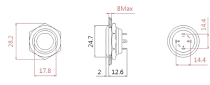

Max. Spannung: 12-24V/3A

Einbaudurchmesser: 20mm

Schalterdurchmesser: 25 mm

Schutzart: IP65

Größe: 25x25x15mm

Galerie:

| Pin | Description |
|-----|----------------------------------|
| NO | Switch foot |
| L | Common feet of the Light |
| L1 | Red LED |
| L2 | Green LED |
| L3 | Custom color (Yellow/Blue/White) |