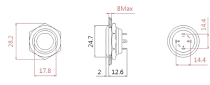

Maks. spænding: 12-24V/3A

Monteringsdiameter: 20 mm

Afbryderdiameter: 25 mm

Beskyttelse: IP65

Størrelse: 25x25x15mm

Galleri:

Pin	Description
NO	Switch foot
L	Common feet of the Light
L1	Red LED
L2	Green LED
L3	Custom color (Yellow/Blue/White)